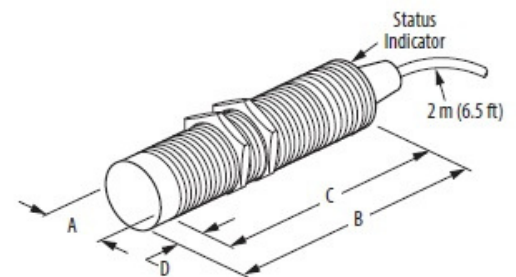

## GENERAL

Housing	: Barrel Type Metal
Status	: LED - Red
Voltage	: 10 - 24V
Output	: NPN
No: of pins	: 3
Housing Thread	: Full Thread
Sensing Type	: Front Sensing
High Speed Switching	: Upto 10KHz
Cable Length	: 2 meter

## DIMENSIONS

Thread Size	mm			
	A	B	C	D
M 12	11	63	55	8