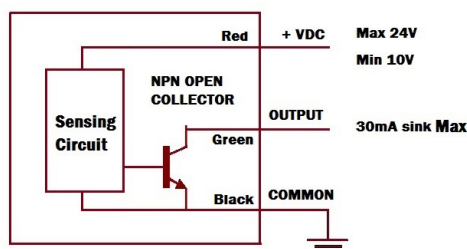

WIRING DIAGRAM

Speak to us :

+91 623 8811 302

info@futuronicstech.com

www.futuronicstech.com

Futronics Technology Pvt Ltd,
J K Arcade, Erour North, Kochi, India

WORKING CONDITIONS

Operating Temperature	: 0°C to 55°C
Humidity	: up to 95%